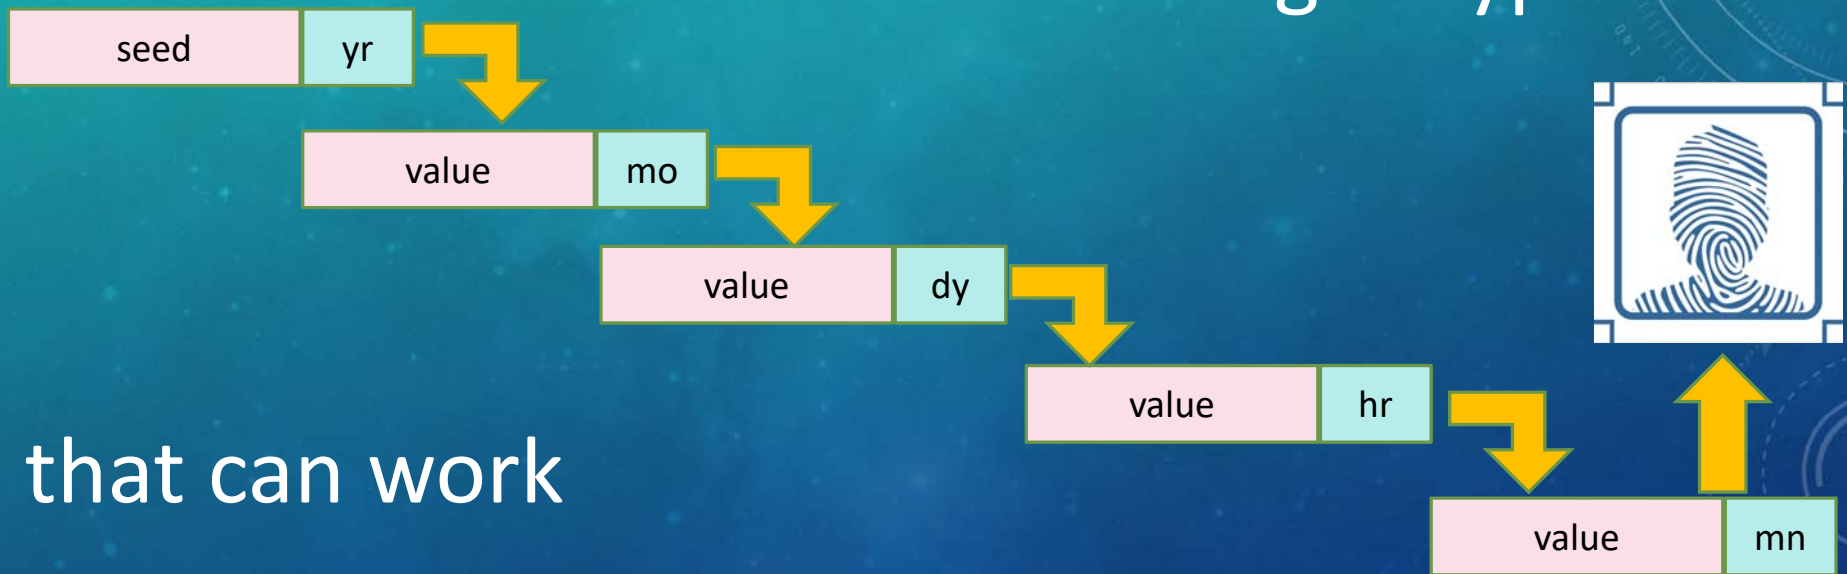

therefore if there is no other user near your object
The „crowd GPS” will simply not work

they are a

Major Privacy Disaster

Criminals
had known that
very

very
well

for quite a long time

The background is a gradient from teal at the top to dark blue at the bottom. It features faint technical diagrams, including circular gauges with numerical scales (e.g., 80, 100, 120, 140, 160, 180, 200) and arrows, and a pattern of small white dots resembling a starry sky.

Now

These problems are

finally

solved

Using a

Rolling Identity

and low power, long range radios

Implemented within

TEE

with time-bound

multi-stage crypto

that can work

even

offline

the Rolling Identity

is then used