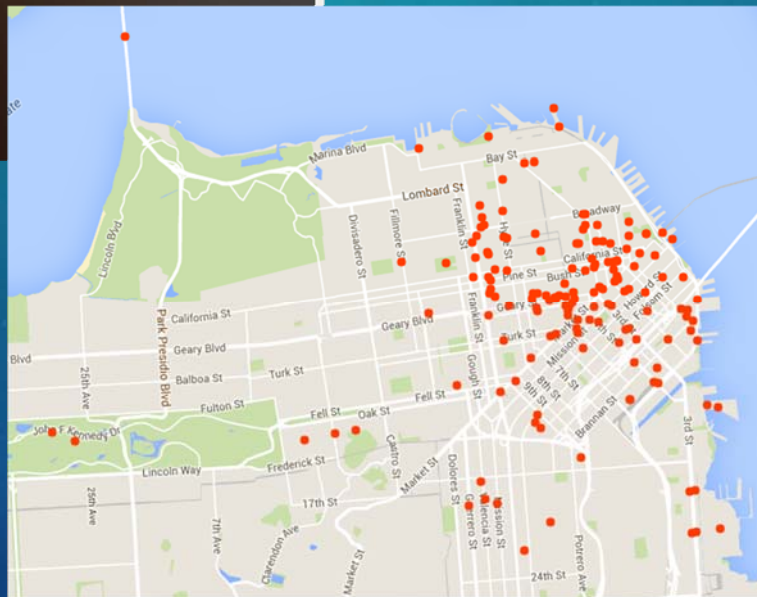

therefore if there is no other user near your object
The „crowd GPS” will simply not work

they are a

Major Privacy Disaster

Criminals
had known that
very

very
well

for quite a long time

The background is a gradient from teal at the top to dark blue at the bottom. It features faint technical diagrams, including circular gauges with numerical scales (e.g., 80, 100, 120, 140, 160, 180, 200) and arrows, and a pattern of small white dots resembling a starry sky.

Now

These problems are

finally

solved

Using a

Rolling Identity

and low power, long range radios

Implemented within